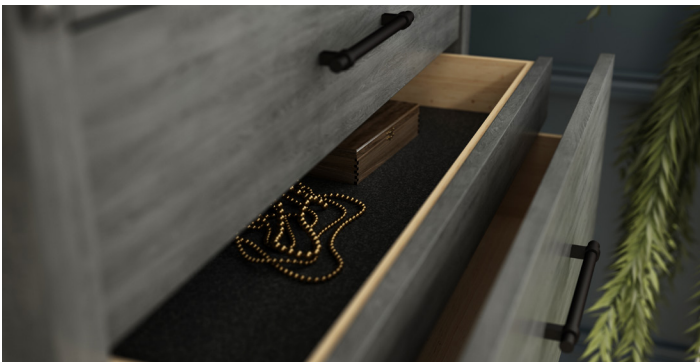

MASTER BEDROOM

607 Sterling

DeFehr
FURNITURE

STYLE

- Relaxed – Urban Casual
- Driftwood finish highlighted with dark accent square buttons and handles

CONSTRUCTION

- Driftwood laminate on high-quality furniture board
- Sculptured bar handles enhance the design along with square metal accents on some corners
- Fully finished snag-free wood grain drawer boxes
- Durable dowel construction with all structural joints reinforced
- Fully finished interior surfaces
- Smooth sliding drawers with metal glides on nylon rollers
- All drawer slides utilize drawer parking feature
- Fully assembled case pieces
- Meets current industry safety standards

FEATURES

- Queen and King beds fit a boxspring and mattress
- Headboard has horizontal panels for added design
- Fully assembled case pieces
- Armoire – 6 drawers and 1 door for added storage
- Chest – 6 drawers with 1 hidden felt lined drawer
- Dresser – 2 large drawers and 3 smaller drawers for ample storage with easy sliding roller glide system. The dresser features 2 doors for additional storage
- Mirror – large landscape
- Nightstand – 2 large drawers