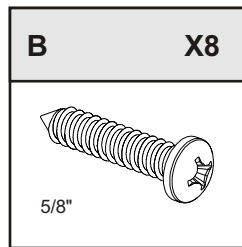

3. IMPORTANT: CONSERVER LES INSTRUCTIONS POUR CONSULTATION FUTURE.

Hardware:
Quincaillerie:

#13440 (109.2cm) OR/OU #98745 (54cm)
Bracket/Support

#11923
Screw/Vis #6 5/8"

Tools required:
Outils requis:

! Depending on model purchased, unit may not be exactly as shown.